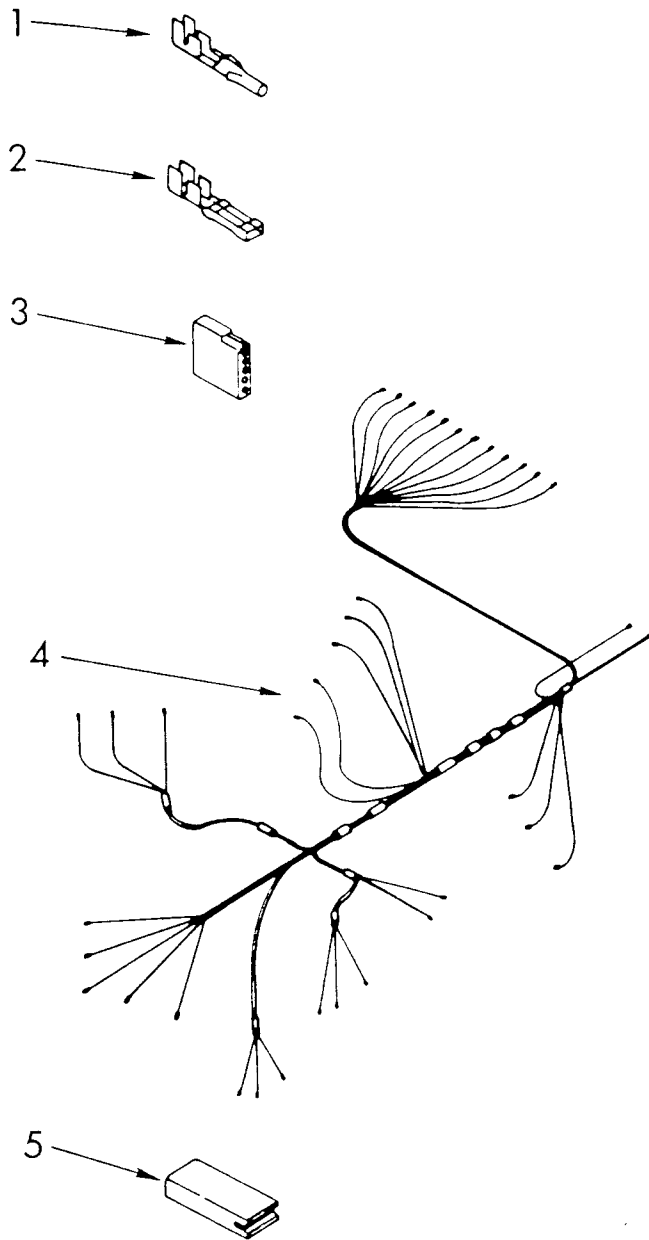

Part No. 3369932

1	304231	Screw, 8-18 x 1/2 (3)
2	3370001	Timer
3	304232	Screw, 7-18 x 1-3/8
4	304409	Relay, Start
5	304606	Console (Includes Items 6 & 12)
6	3367622	Insert, Decorative
7	3367282	Knob, Timer
8	304234	Screw, 8-18 x 1/2 (2)
9	661520	Rocker Switch
10	3368537	Foam, Seal
12	304602	Grill, Vent

# DISHRACK PARTS

For Model: DP3000XRN4

FOR ORDERING INFORMATION REFER TO PARTS PRICE LIST

1	300995	Wheel & Axle Assembly (4)
2	3368747	Wheel & Shroud Assembly (4)
3	661521	Dishrack, Upper
9	304204	Spray Arm Assembly
12	304177	Dishrack, Lower
14	304490	Bumper
15	304170	Tower
16	3367117	Silverware Basket

# WIRING HARNESS PARTS

For Model: DP3000XRN4

FOR ORDERING INFORMATION REFER TO PARTS PRICE LIST

1	94614	Terminal
2	352088	Terminal, Female
3	719585	Receptacle (5-Circuit)
4	3370002	Harness, Wiring
5	358736	Insulator, Terminal